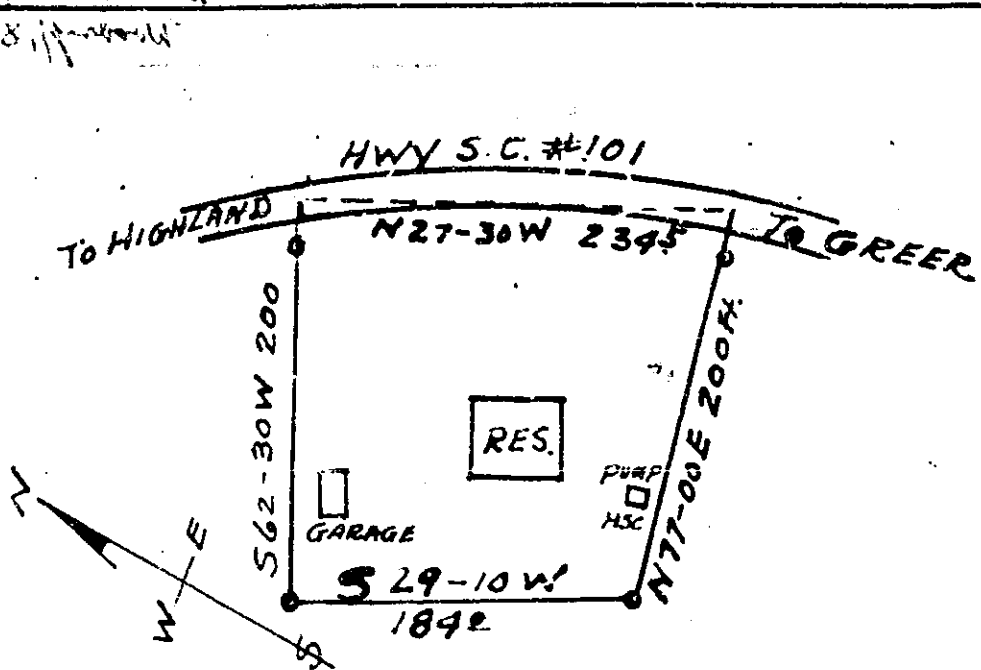

at house road
John D. ...
8/1/1956

PLAT OF LOT OF
C. O. BROWN.

HIGHLAND TWP. GREENVILLE CO S.C.
SURVEY JUNE 8, 1956

By Terry T. Dill No 104-S.C.

N.B. This LOT IS PART OF TRACT IN BK 228 19 383
R.M.C.

Recorded June 19th. 1956 at
11:00 A. M. #15711